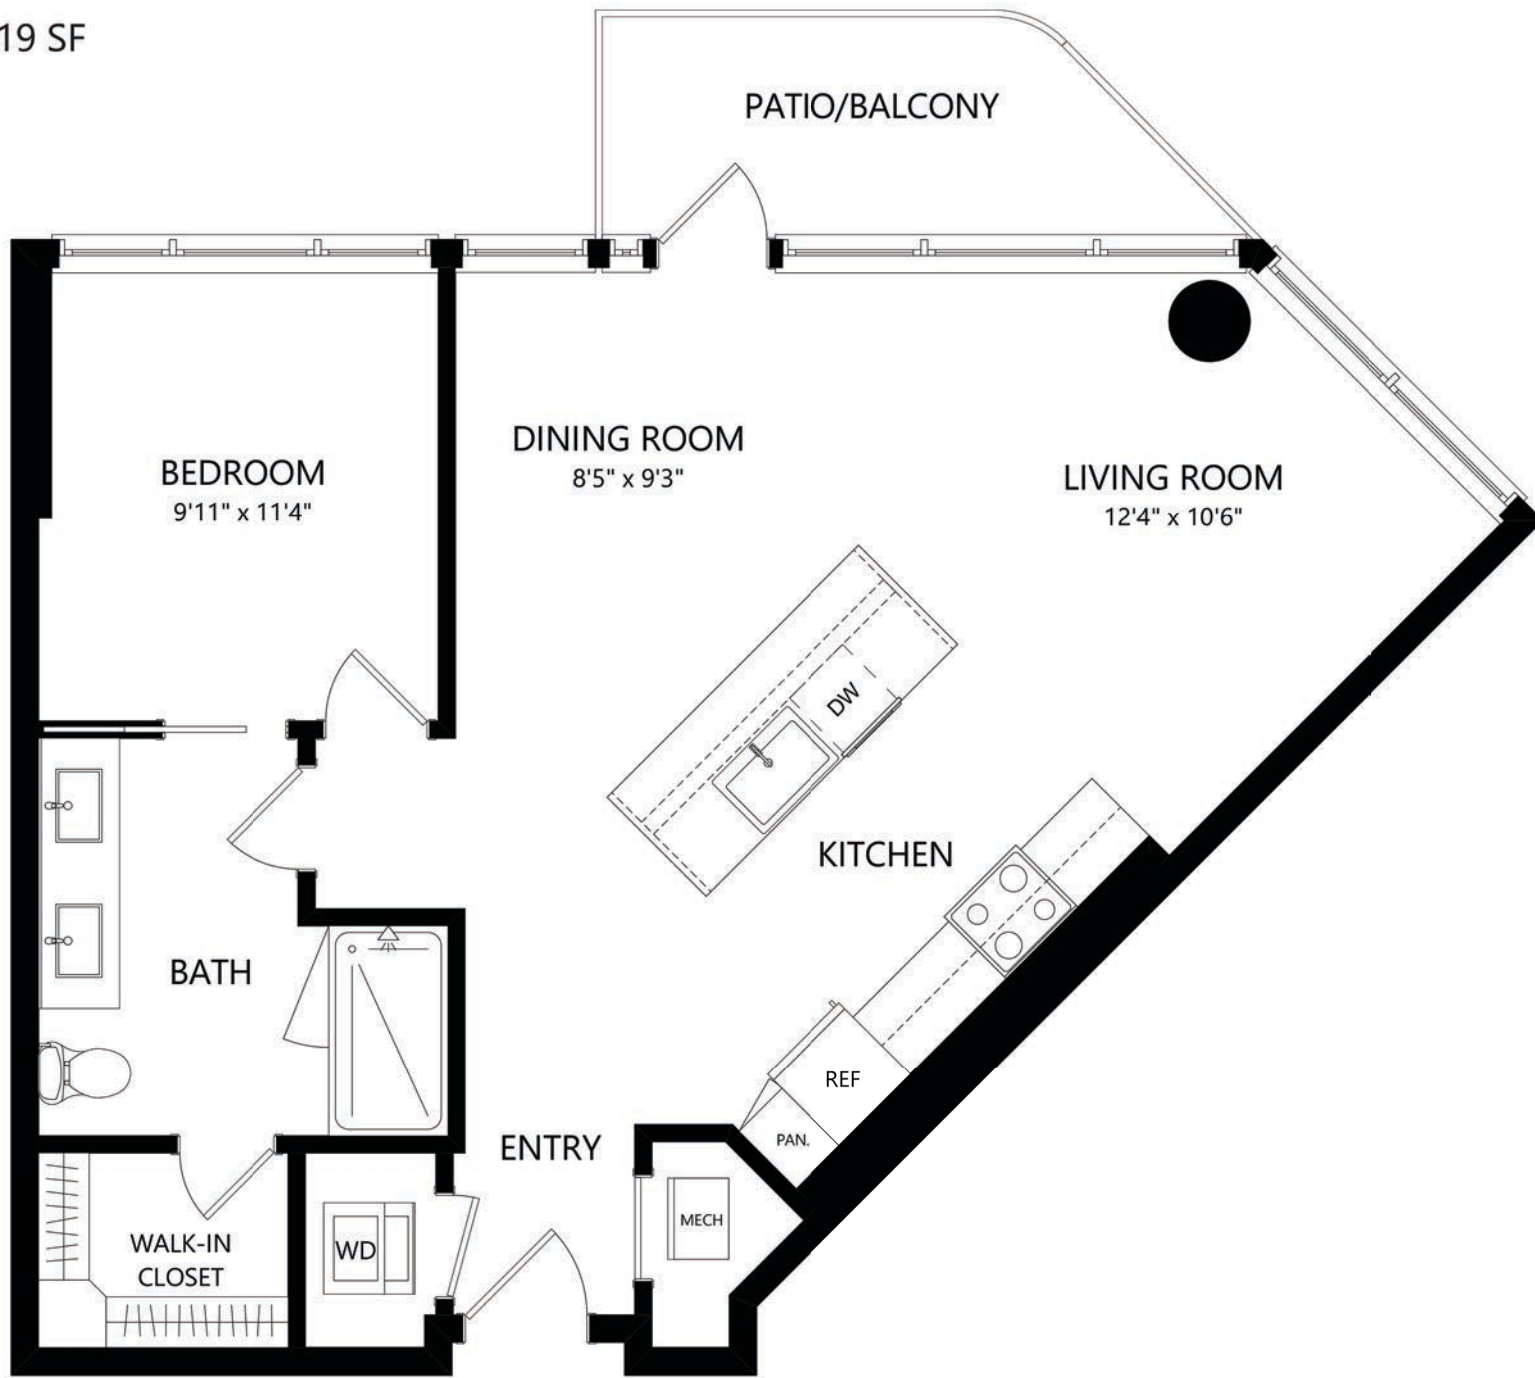

819 SF

Floor plans are artist's rendering. All dimensions are approximate. Actual product and specifications may vary in dimension or detail.

Not all features are available in every apartment. Prices and availability are subject to change.