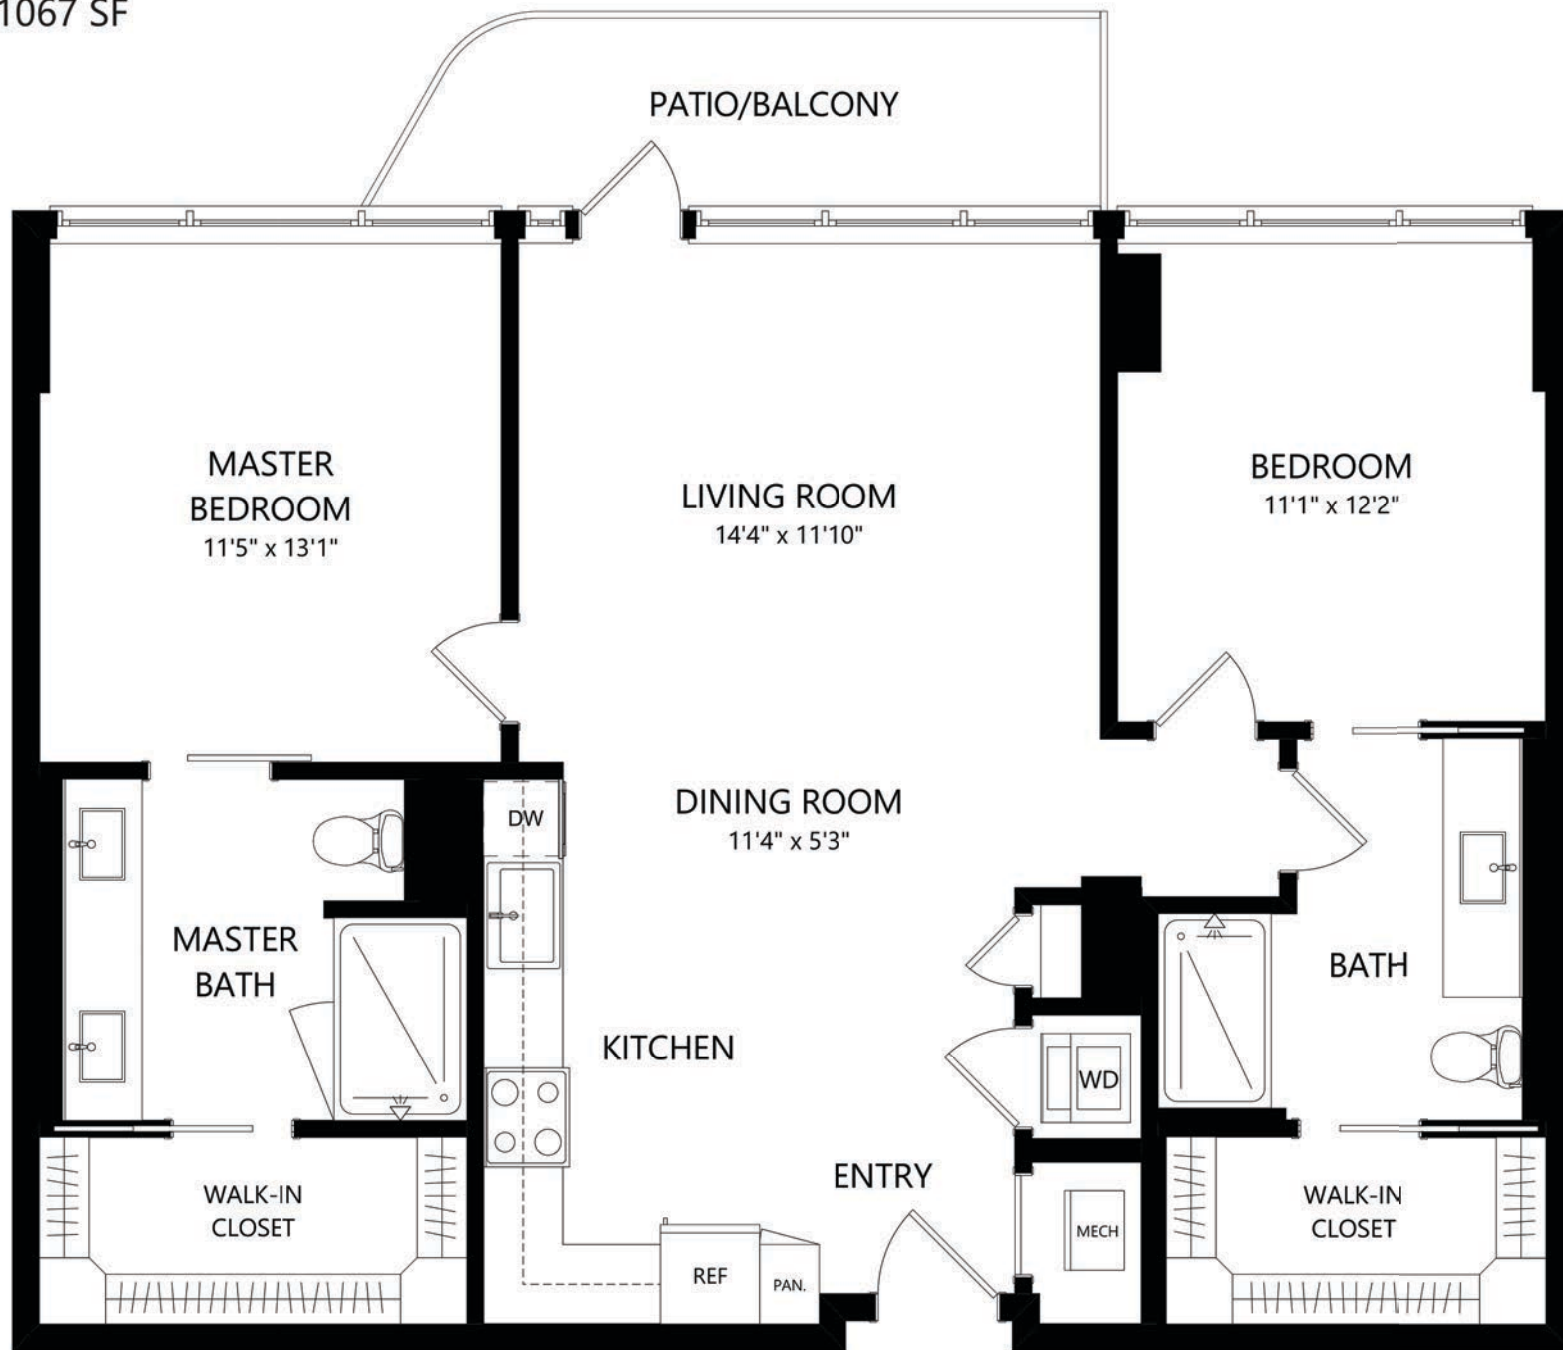

1067 SF

Floor plans are artist's rendering. All dimensions are approximate. Actual product and specifications may vary in dimension or detail.

Not all features are available in every apartment. Prices and availability are subject to change.