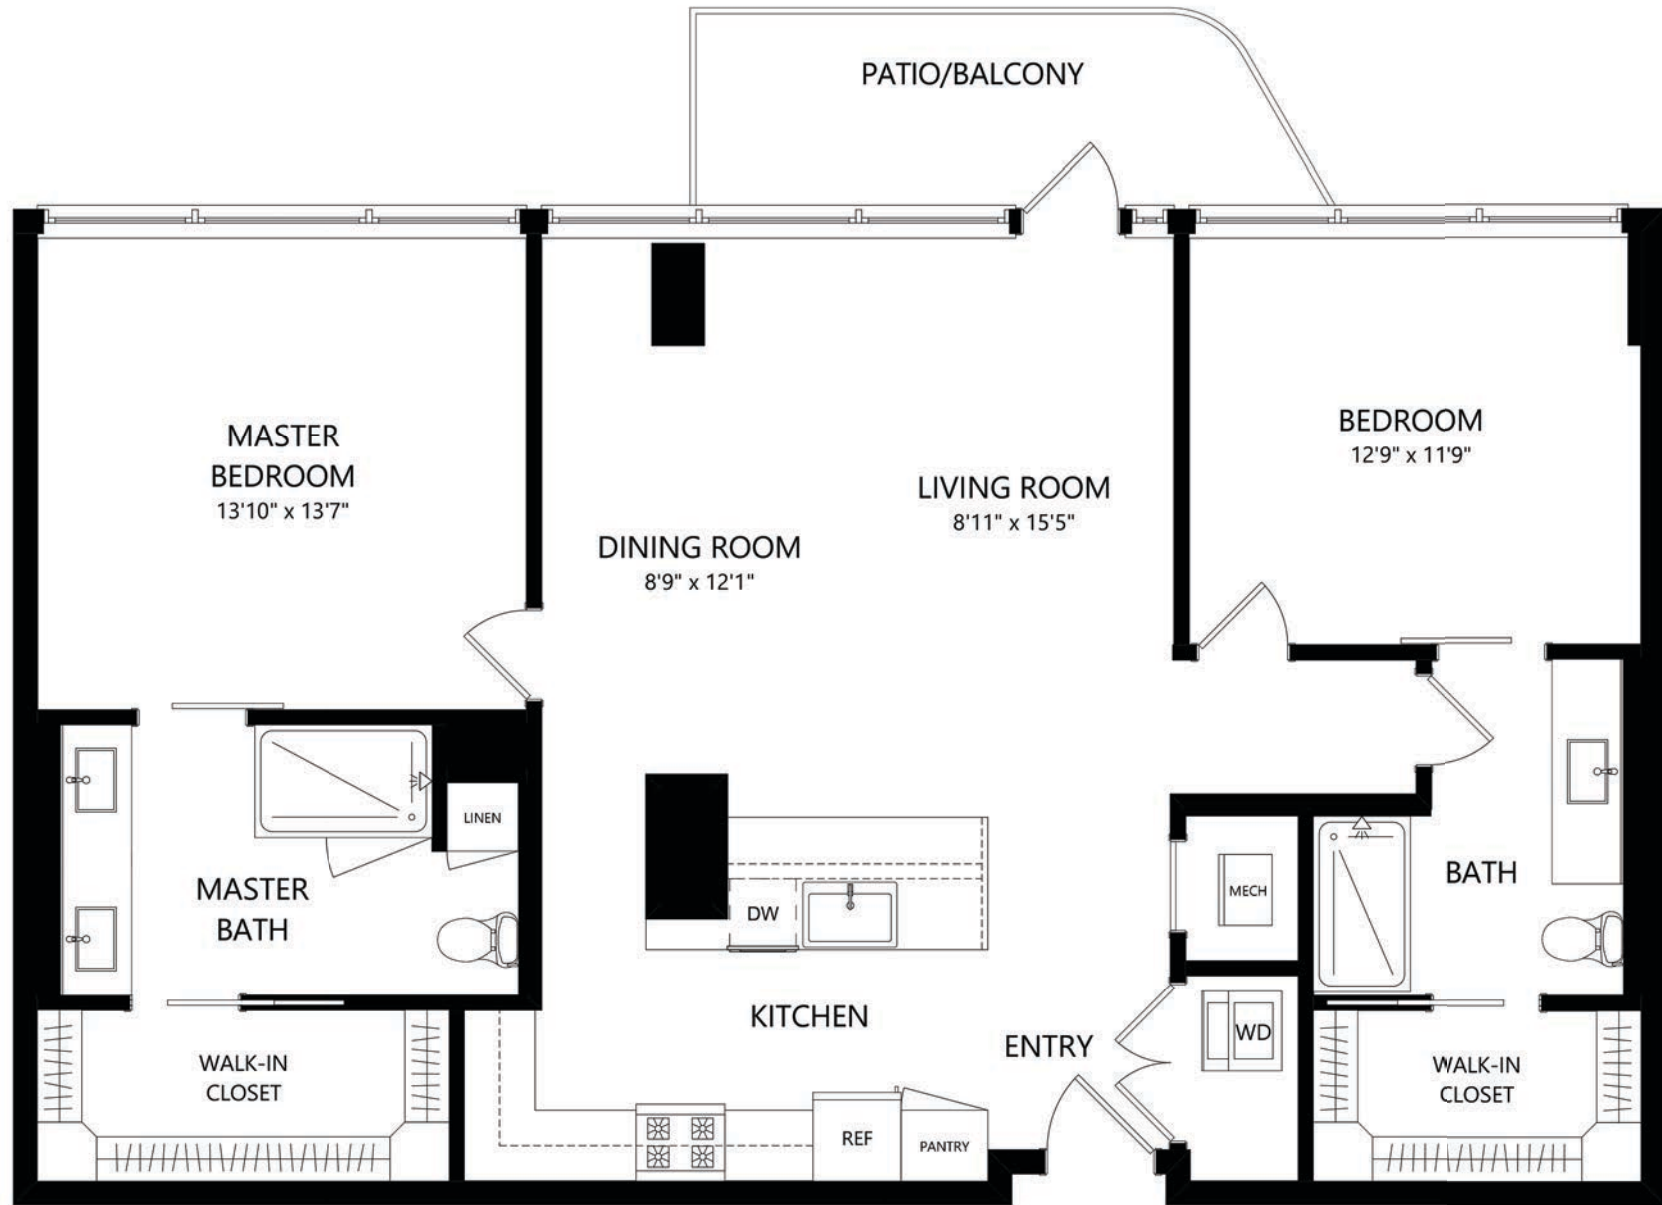

1261 SF

Floor plans are artist's rendering. All dimensions are approximate. Actual product and specifications may vary in dimension or detail.

Not all features are available in every apartment. Prices and availability are subject to change.