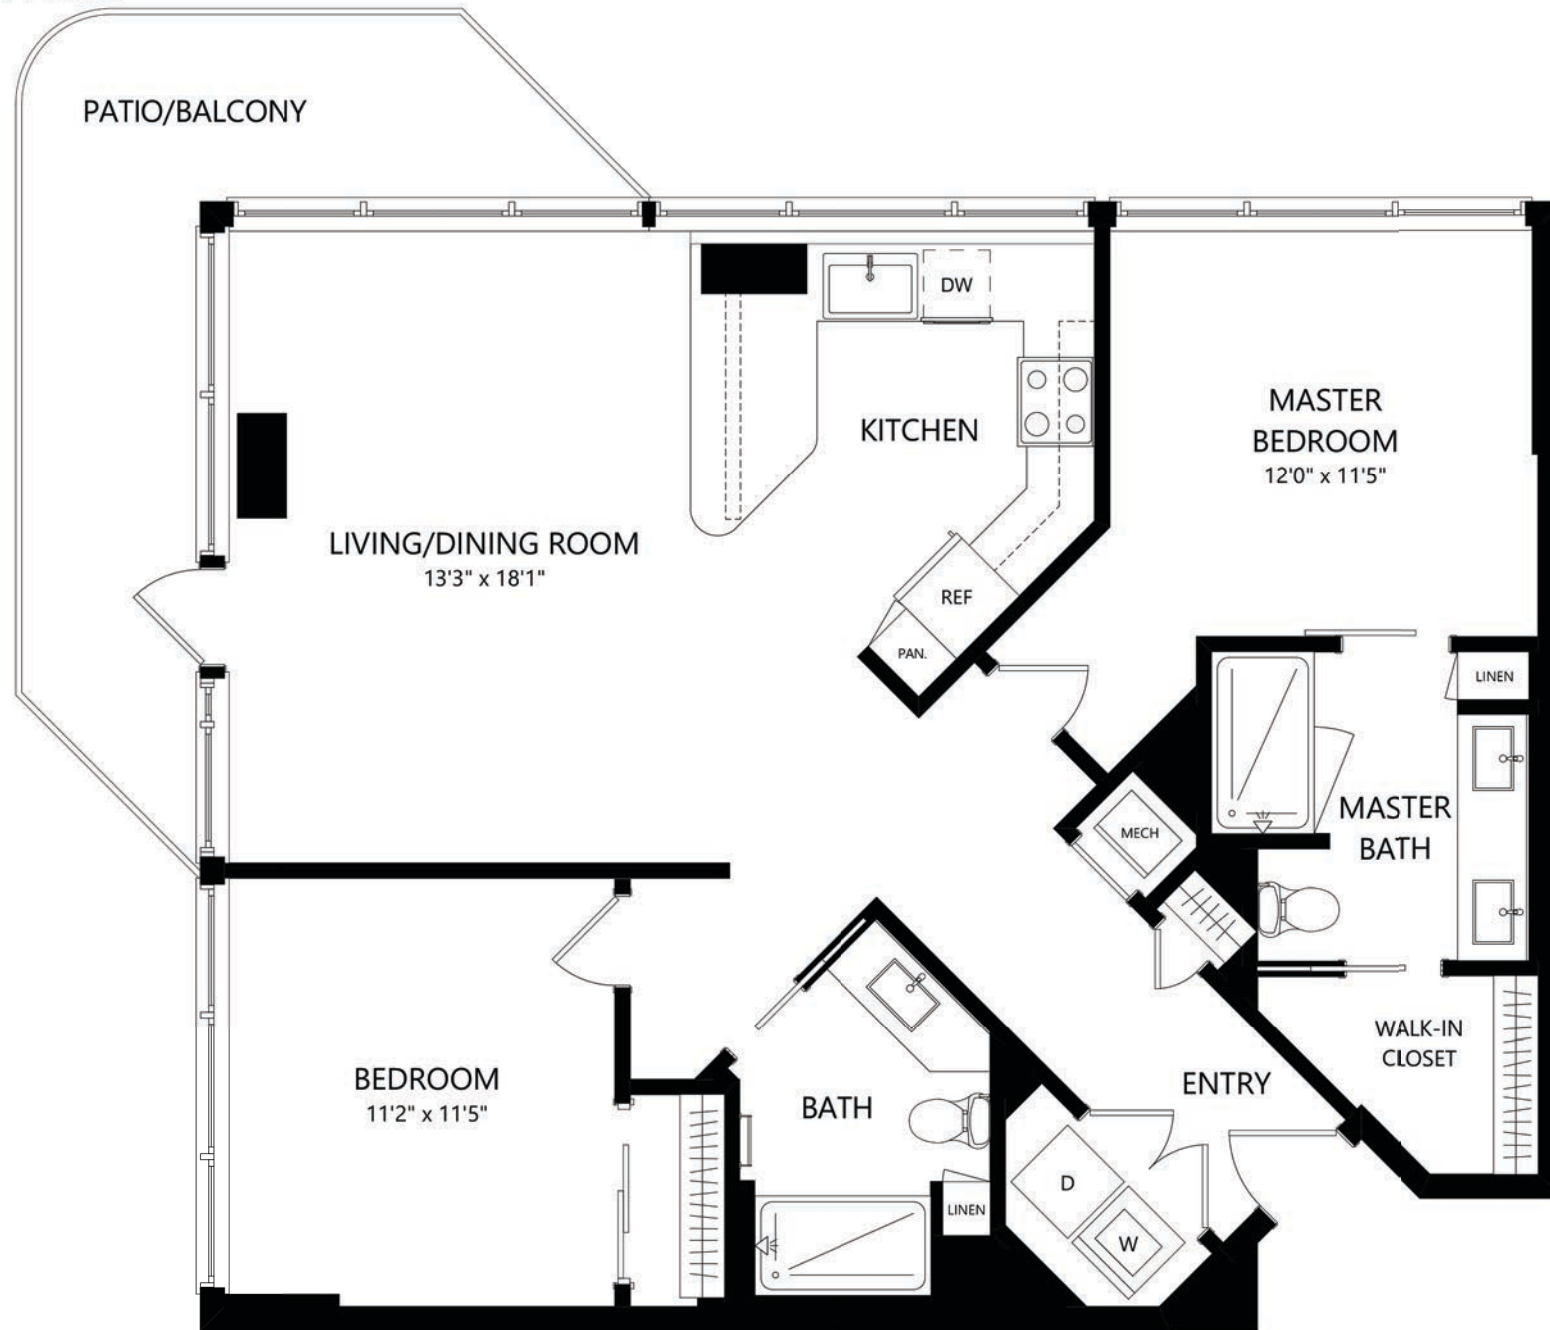

1160 SF

Floor plans are artist's rendering. All dimensions are approximate. Actual product and specifications may vary in dimension or detail.

Not all features are available in every apartment. Prices and availability are subject to change.