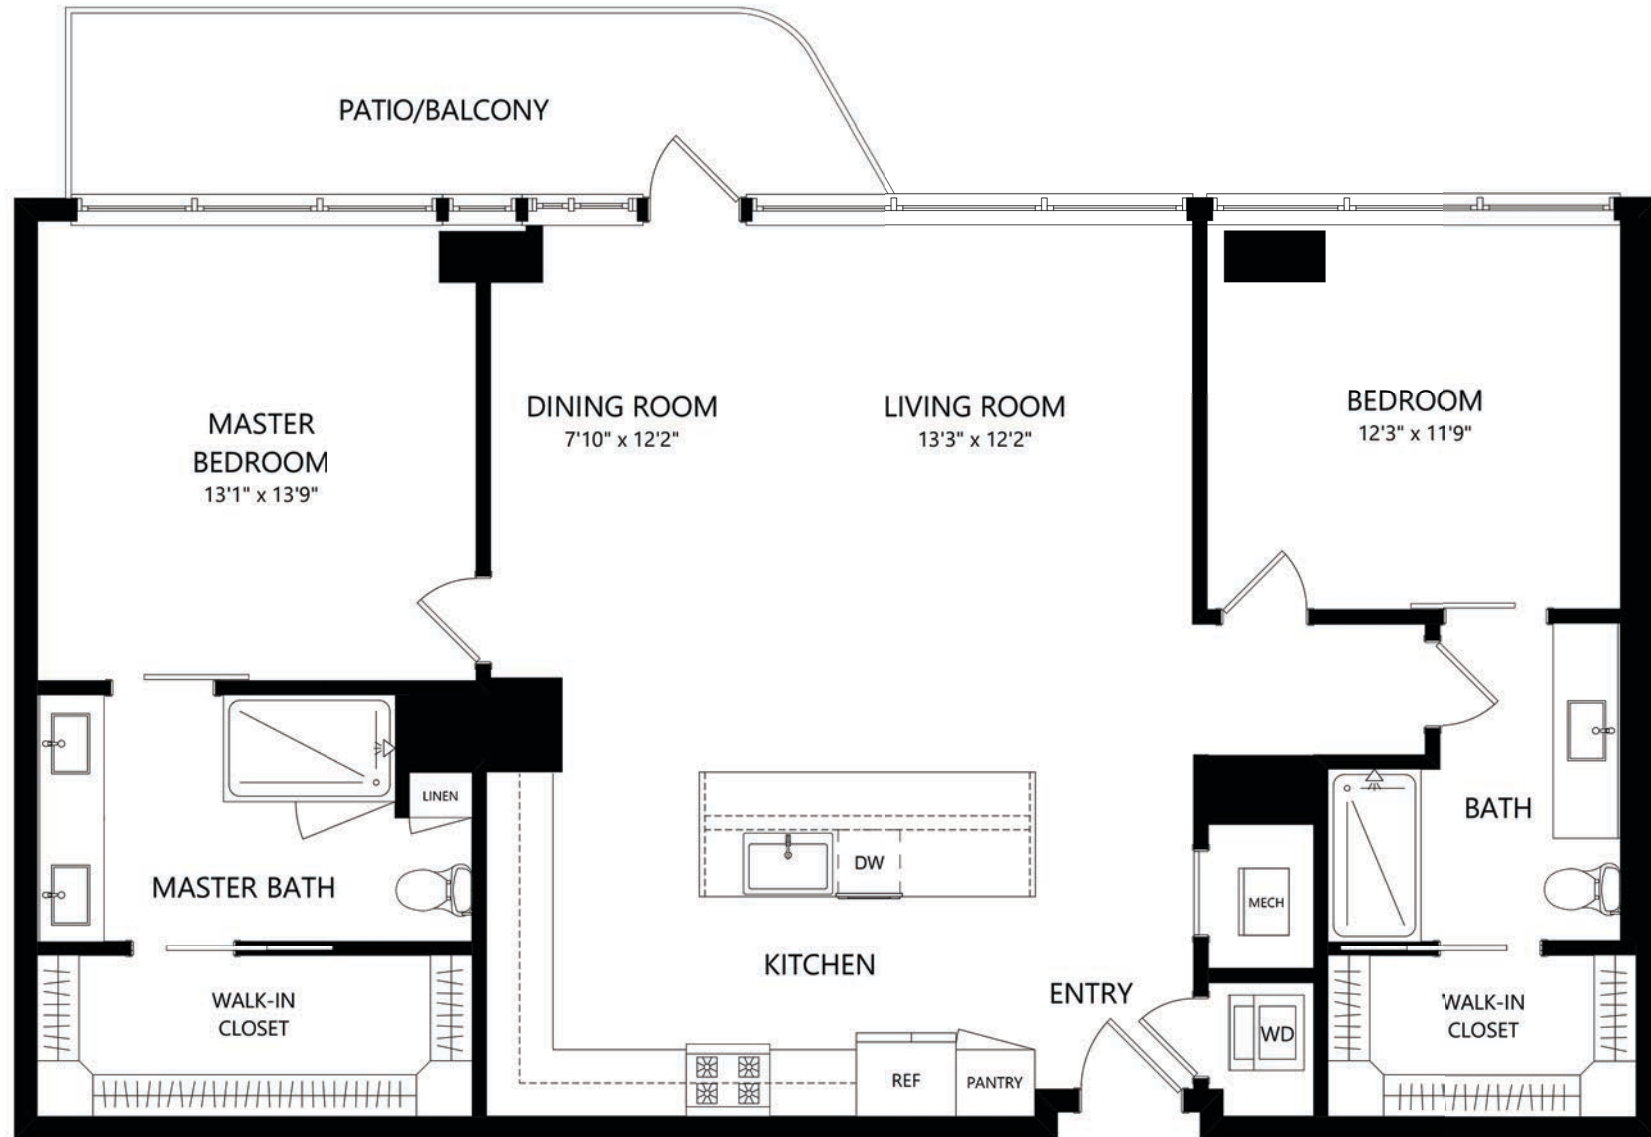

1367 SF

Floor plans are artist's rendering. All dimensions are approximate. Actual product and specifications may vary in dimension or detail.

Not all features are available in every apartment. Prices and availability are subject to change.