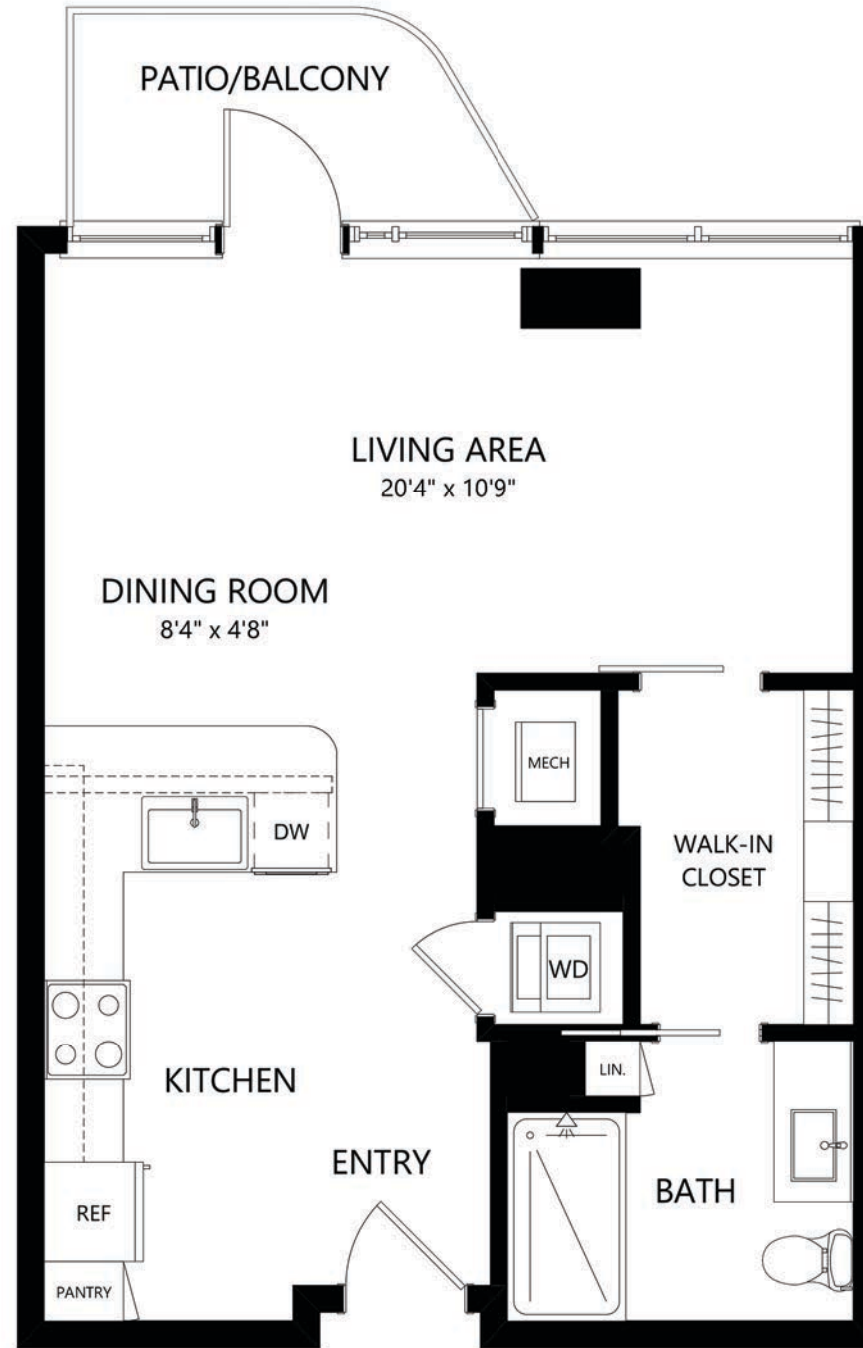

607 SF

Floor plans are artist's rendering. All dimensions are approximate. Actual product and specifications may vary in dimension or detail.

Not all features are available in every apartment. Prices and availability are subject to change.